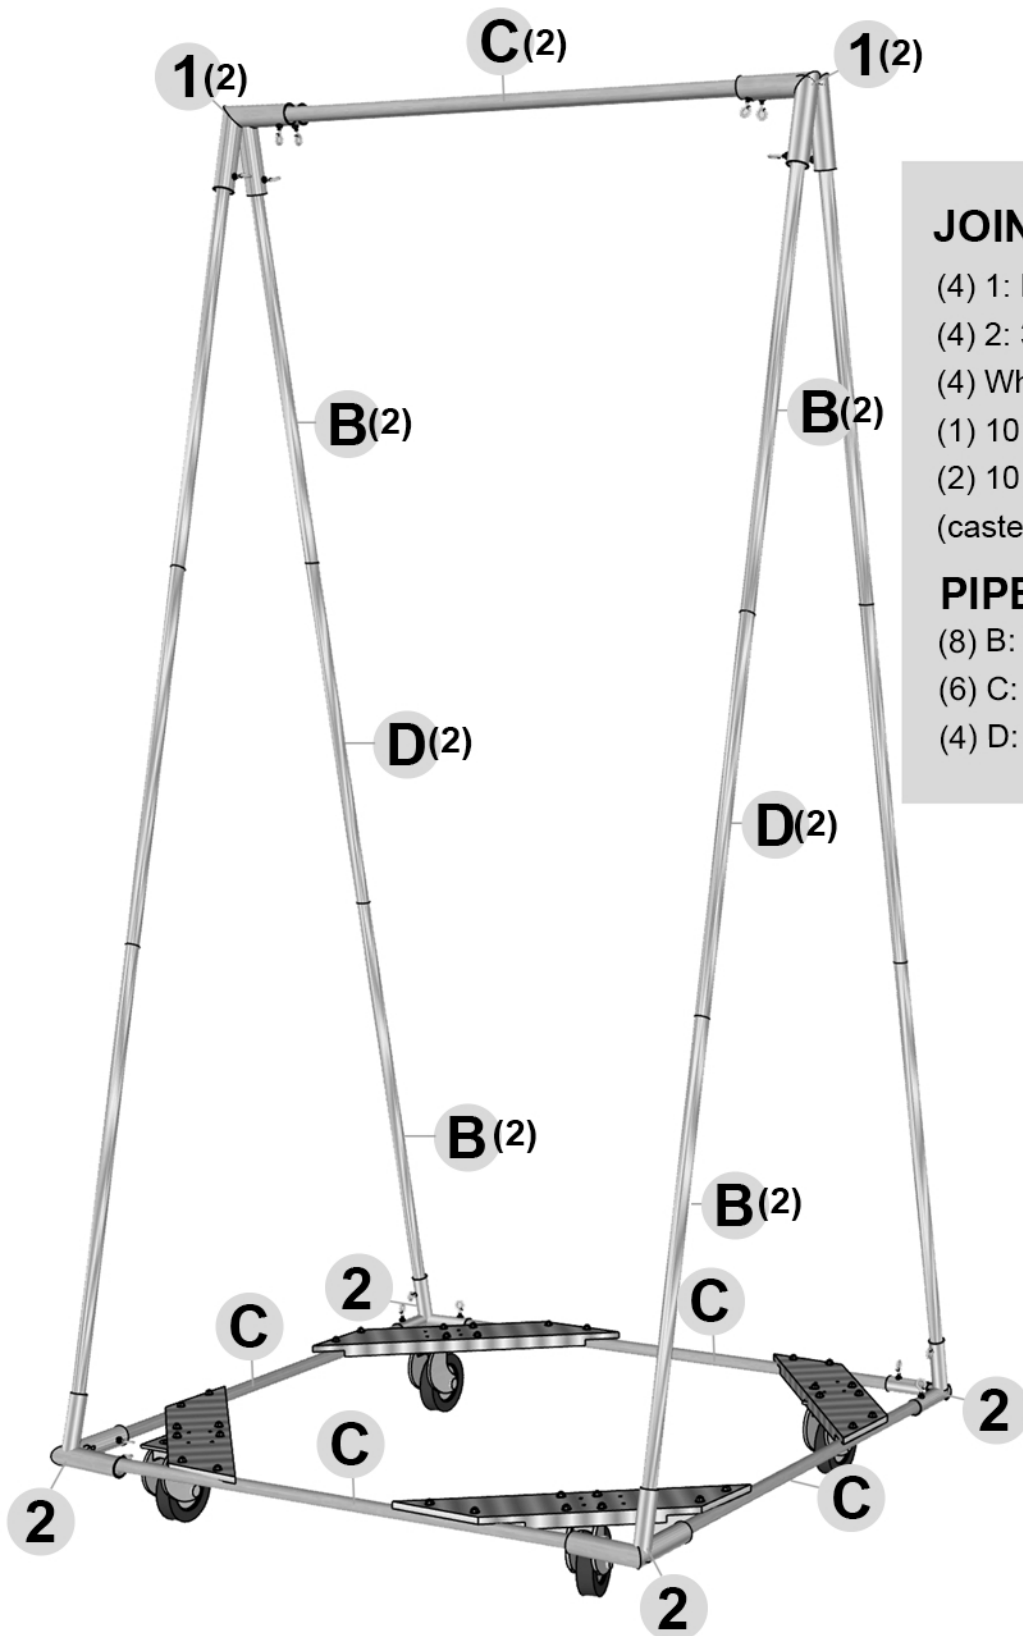

8'x4' PREMIER Standard Reversible Prop

**BAND
TODAY**

JOINTS & ACCESSORIES

- (4) 1: L - Joints
- (4) 2: 3-way Joints
- (4) Wheel Frames with Hardware
- (1) 10 pack Corner Clamps
- (2) 10 pack Clear Clamps
- (casters sold seperately)

PIPE

- (8) B: Swage Pipe
- (6) C: Plain Pipe
- (4) D: Plain Pipe