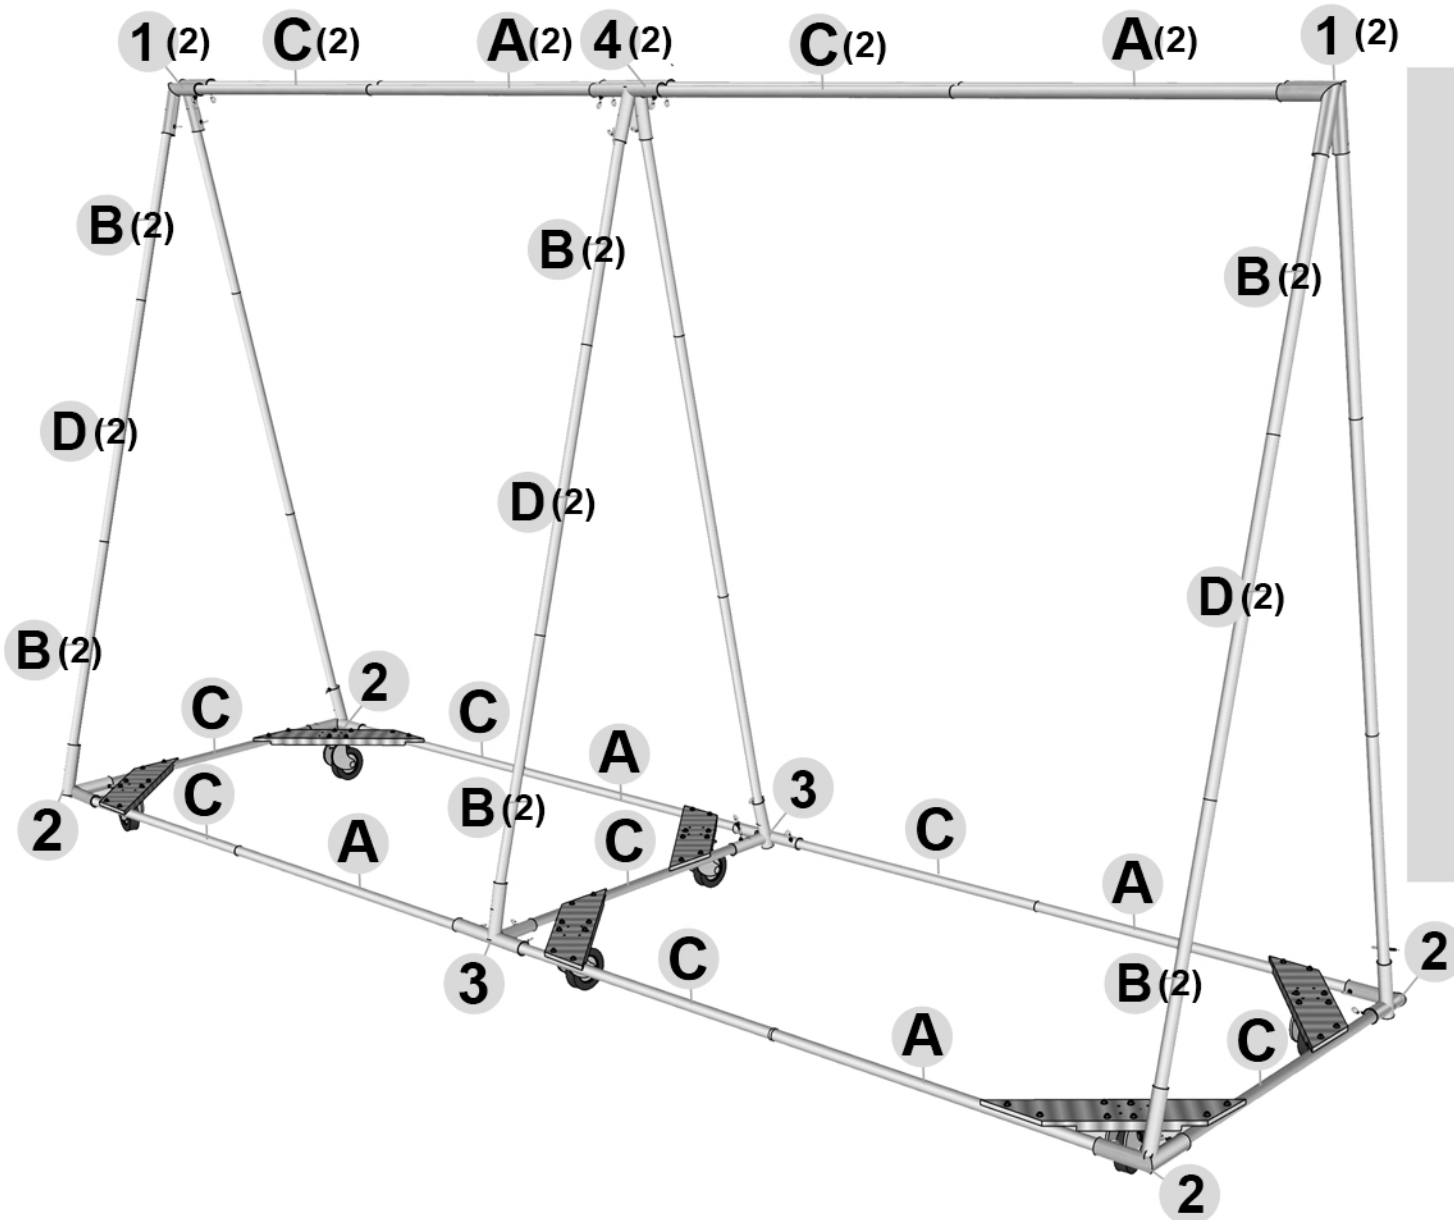

8'x15' PREMIER Extended Reversible Prop

JOINTS & ACCESSORIES

- (4) 1: L Joints
- (4) 2: 3-way Angled Joints
- (2) 3: 4-way Angled Joint
- (2) 4: T-Joint
- (4) Ten Pack of Corner Clamps
- (6) Ten Pack of Clear Clamps
- (6) Wheel Frames with Hardware
(casters sold separately)

PIPE

- (8) A: Swage Pipe
- (12) B: Swage Pipe
- (11) C: Plain Pipe
- (6) D: Plain Pipe