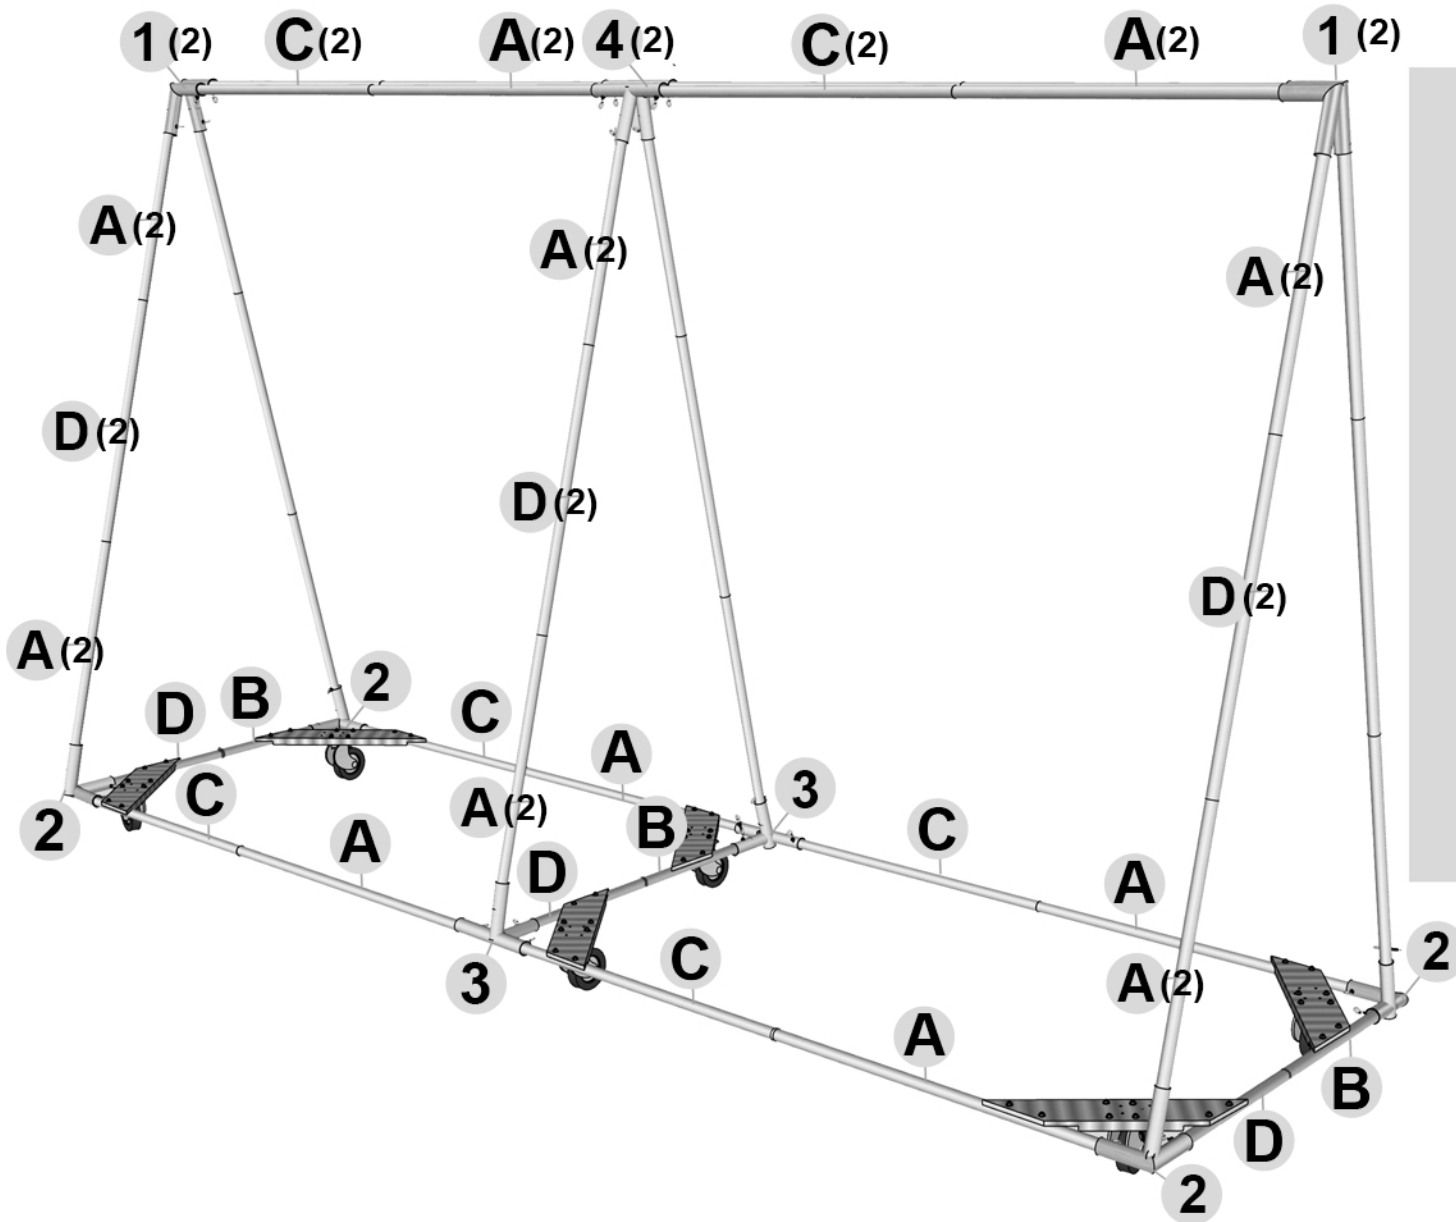

10'x15' PREMIER Extended Reversible Prop

JOINTS & ACCESSORIES

- (4) 1: L Joints
- (4) 2: 3-way Angled Joints
- (2) 3: 4-way Angled Joint
- (2) 4: T-Joint
- (4) Ten Pack of Corner Clamps
- (6) Ten Pack of Clear Clamps
- (6) Wheel Frames with Hardware
(casters sold separately)

PIPE

- (20) A: Swage Pipe
- (3) B: Swage Pipe
- (8) C: Plain Pipe
- (9) D: Plain Pipe