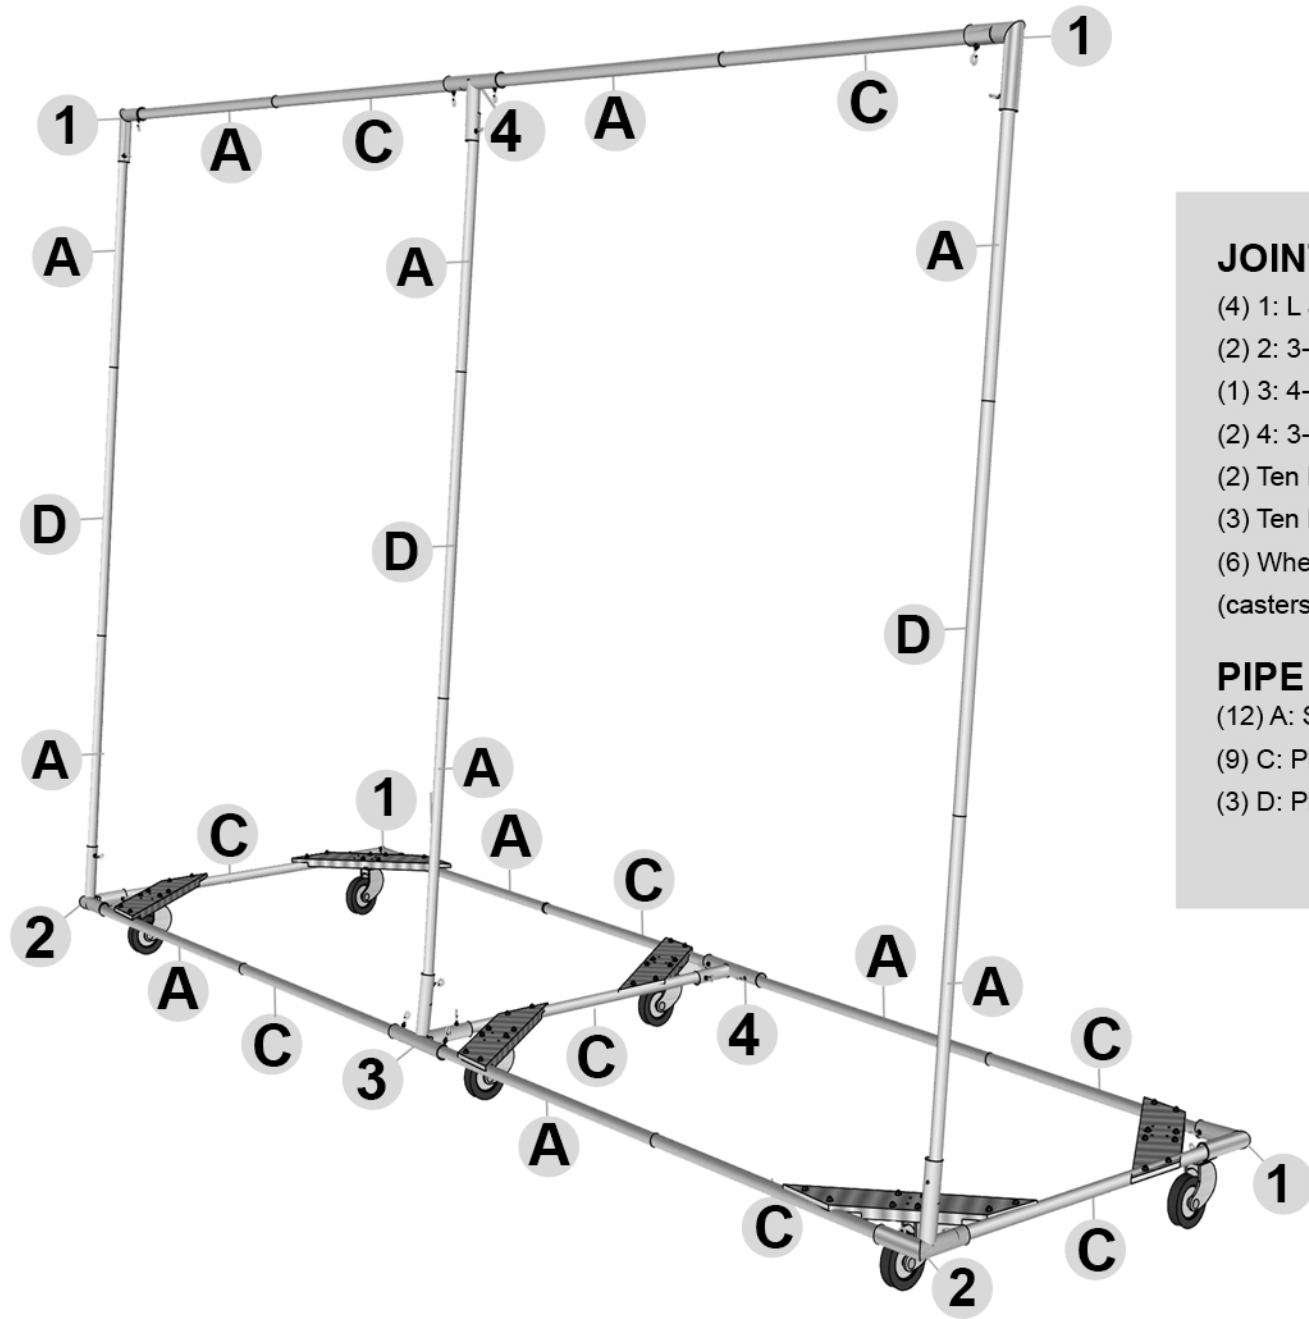

10'x15' PREMIER EXTENDED Movable Prop

JOINTS & ACCESORIES

- (4) 1: L Joints
- (2) 2: 3-way Angled Joints
- (1) 3: 4-way Angled Joint
- (2) 4: 3-way Tee Straight Joint
- (2) Ten Pack of Corner Clamps
- (3) Ten Pack of Clear Clamps
- (6) Wheel Frames with Hardware
(casters sold seperately)

PIPE

- (12) A: Swage Pipe
- (9) C: Plain Pipe
- (3) D: Plain Pipe