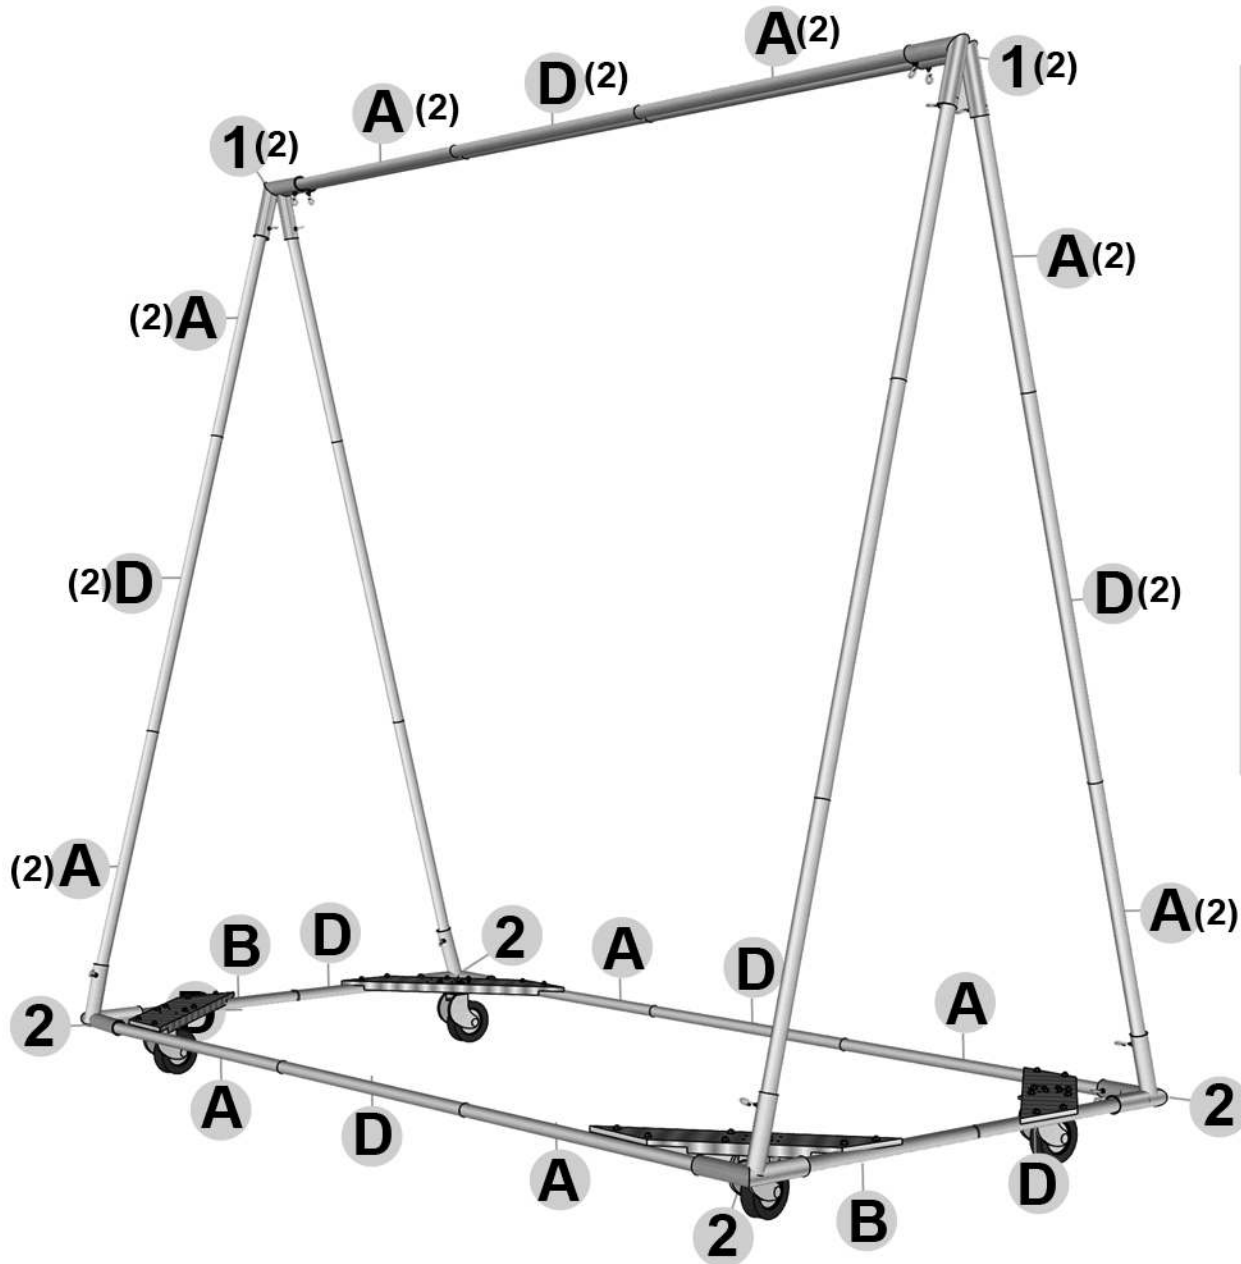

10'x10' PREMIER Standard Reversible Prop

JOINTS & ACCESSORIES

- (4) 1: L Joints
- (4) 2: 3-Way Joints
- (1) Ten Piece Package of Corner Clamps
- (2) Ten Piece Package of Clear Clamps
- (4) Wheel Frames with Hardware
(casters sold separately)

PIPE

- (16) A: Swage Pipe
- (2) B: Swage Pipe
- (10) D: Plain Pipe