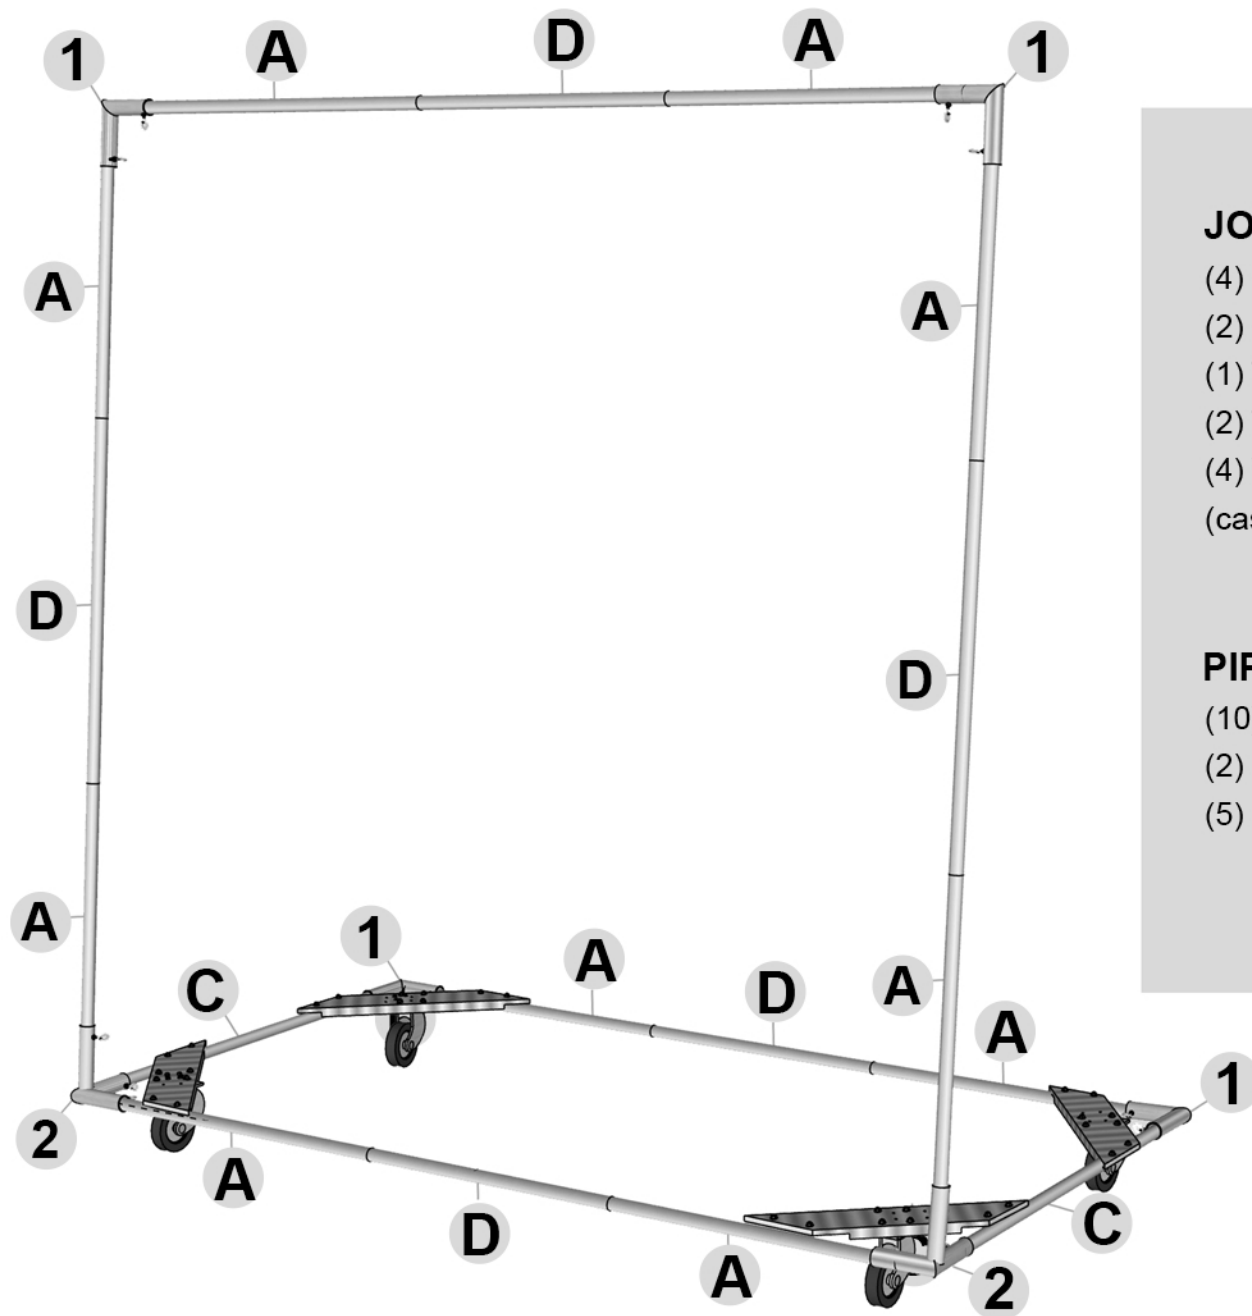

# 10'x10' PREMIER Standard Movable Prop

## JOINTS & ACCESSORIES

- (4) 1: L Joints
- (2) 2: 3-Way Joints
- (1) Ten Piece Package of Corner Clamps
- (2) Ten Piece Package of Clear Clamps
- (4) Wheel Frames with Hardware  
(casters sold separately)

## PIPE

- (10) A: Swage Pipe
- (2) C: Plain Pipe
- (5) D: Plain Pipe