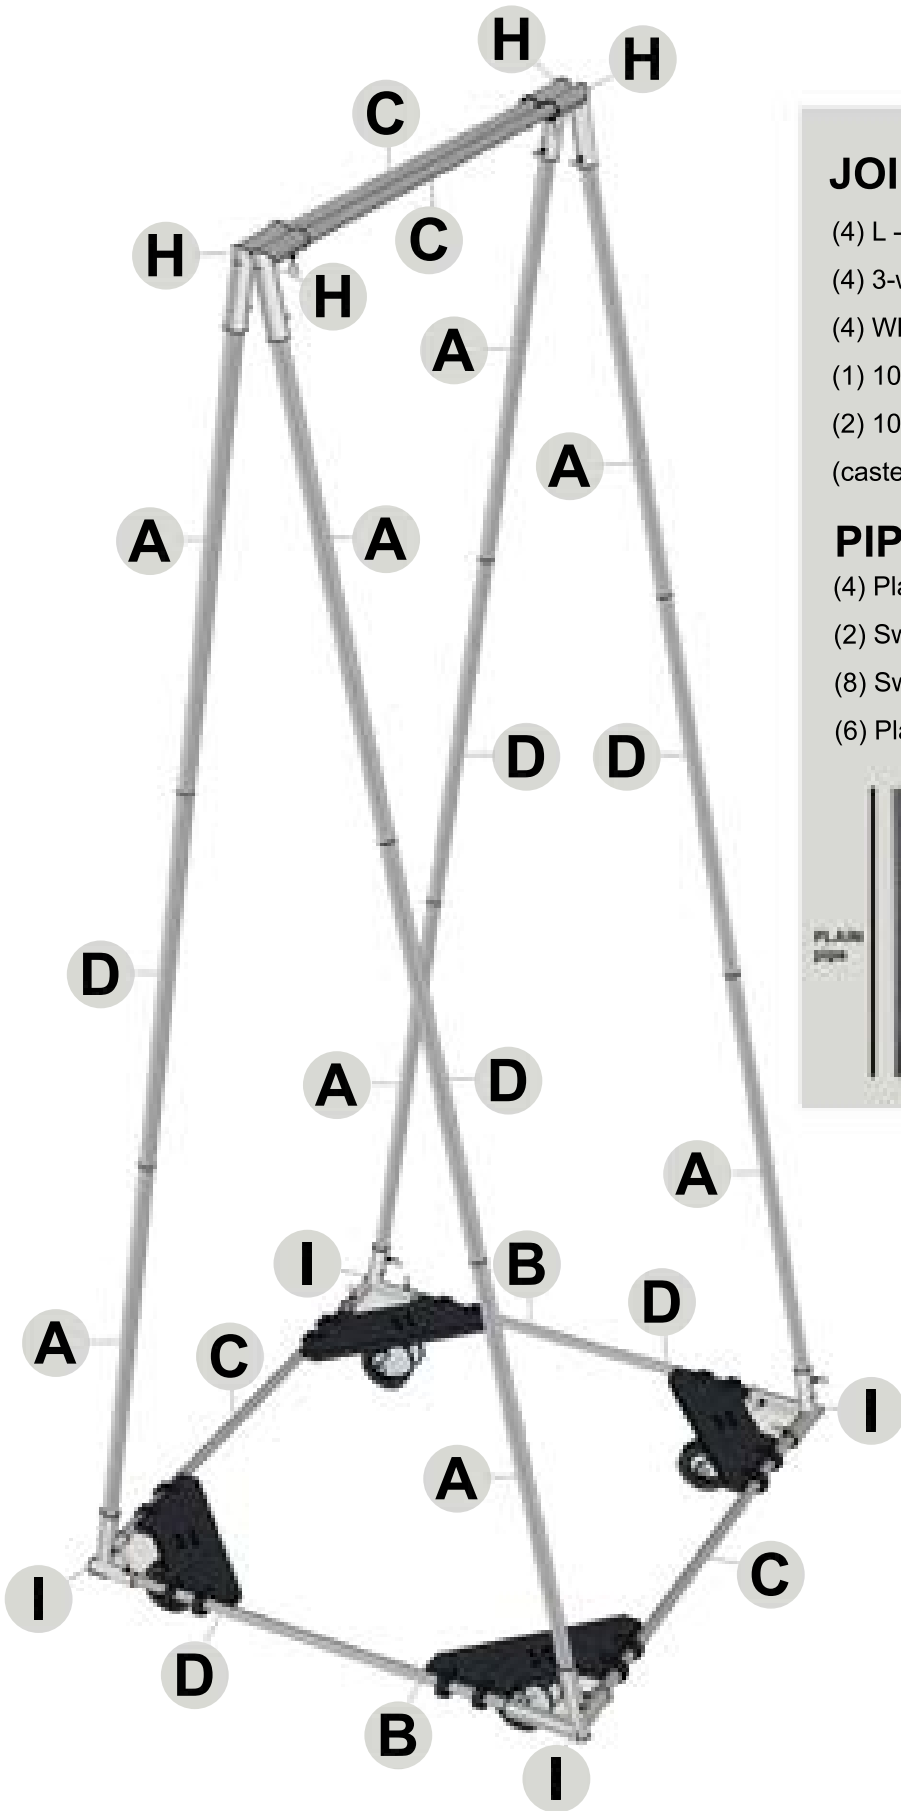

# 10'x4' Reversible Prop

**BAND  
TODAY**

## JOINTS & ACCESSORIES

- (4) L - Joints (H)
- (4) 3-way Joints (I)
- (4) Wheel Frames with Screws
- (1) 10 pack Corner Clamps
- (2) 10 pack Clear Clamps
- (casters sold separately)

## PIPE

- (4) Plain Pipe (C)
- (2) Swage Pipe (B)
- (8) Swage Pipe (A)
- (6) Plain Pipe (D)