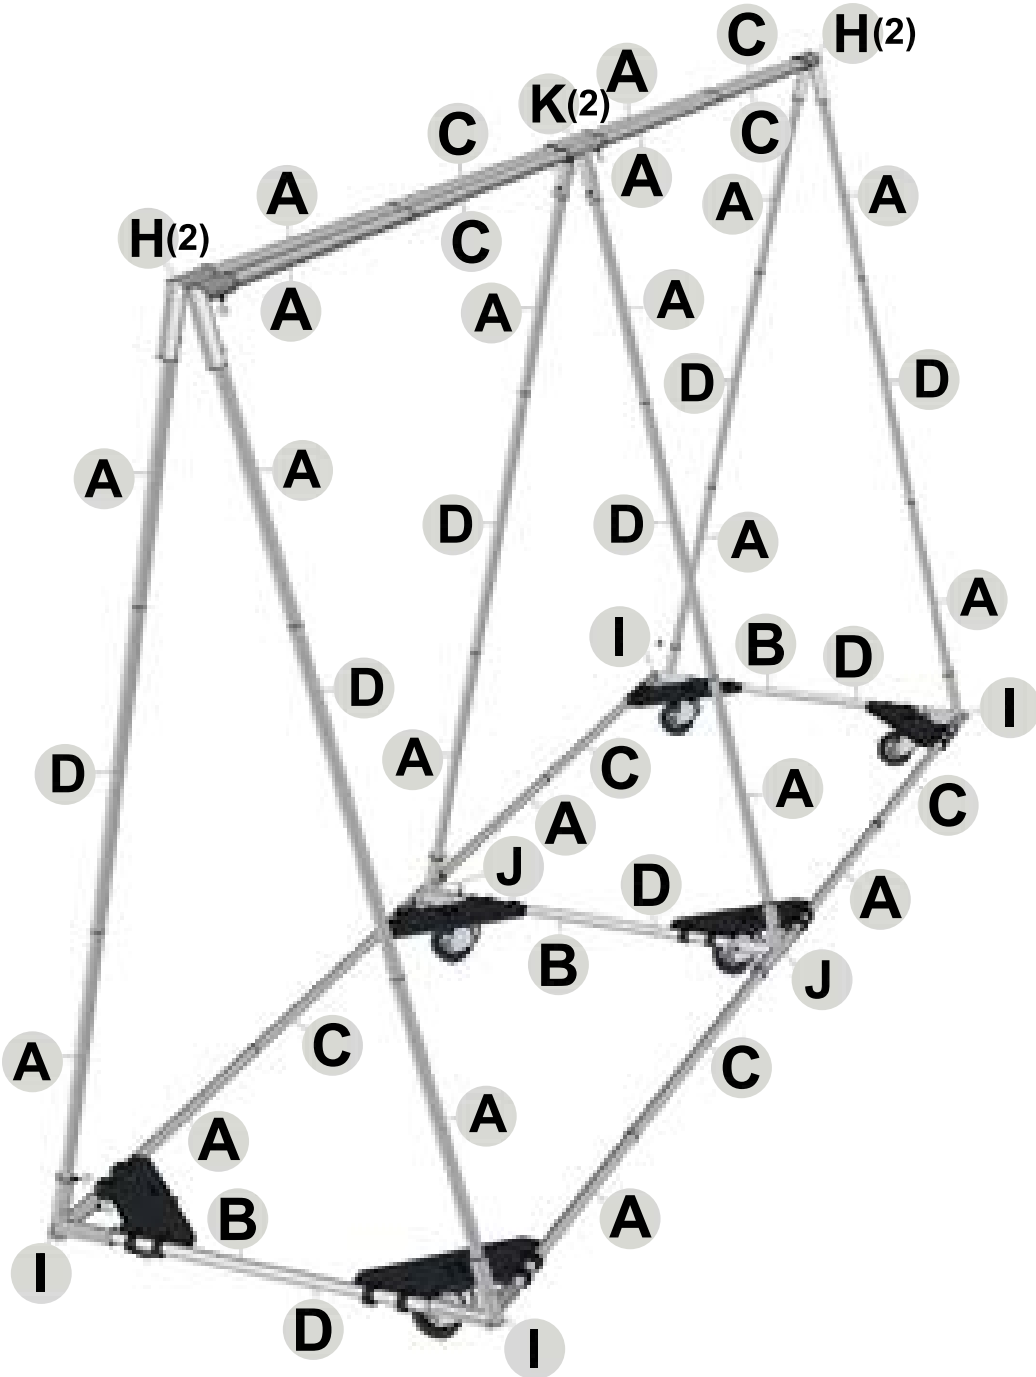

10'x15' Reversible Prop

JOINTS & ACCESSORIES

- (4) L Joints (H)
- (2) 3-way Tee Straight Joint (K)
- (4) 3-way Angled Joints (I)
- (2) 4-way Angled Joint (J)
- (4) Ten Pack of Corner Clamps
- (6) Ten Pack of Clear Clamps
- (6) Wheel Frames with Screws
(casters sold separately)

PIPE

- (8) Plain Pipe (C)
- (3) Swage Pipe (B)
- (20) Swage Pipe (A)
- (9) Plain Pipe (D)