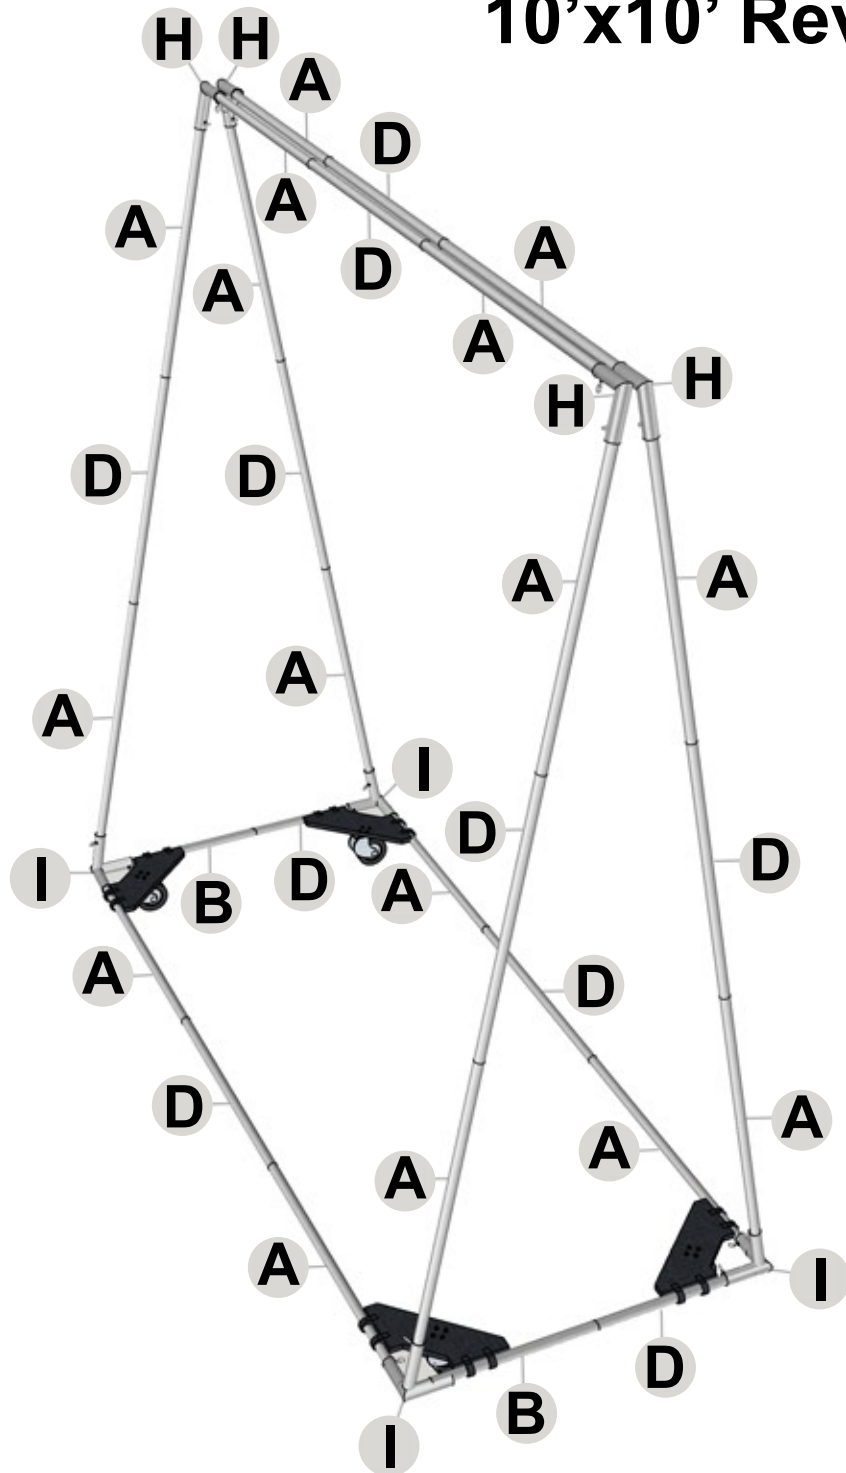

10'x10' Reversible Prop

**BAND
TODAY**

JOINTS & ACCESSORIES

- (4) L Joints (H)
- (4) 3-Way Joints (I)
- (1) Ten Piece Package of Corner Clamps
- (2) Ten Piece Package of Clear Clamps
- (4) Wheel Frames with Screws
(casters sold separately)

PIPE

- (2) Swage Pipe (B)
- (16) Swage Pipe (A)
- (10) Plain Pipe (D)

* Top Rail, ENT, or PVC pipe, and casters can also be purchased locally