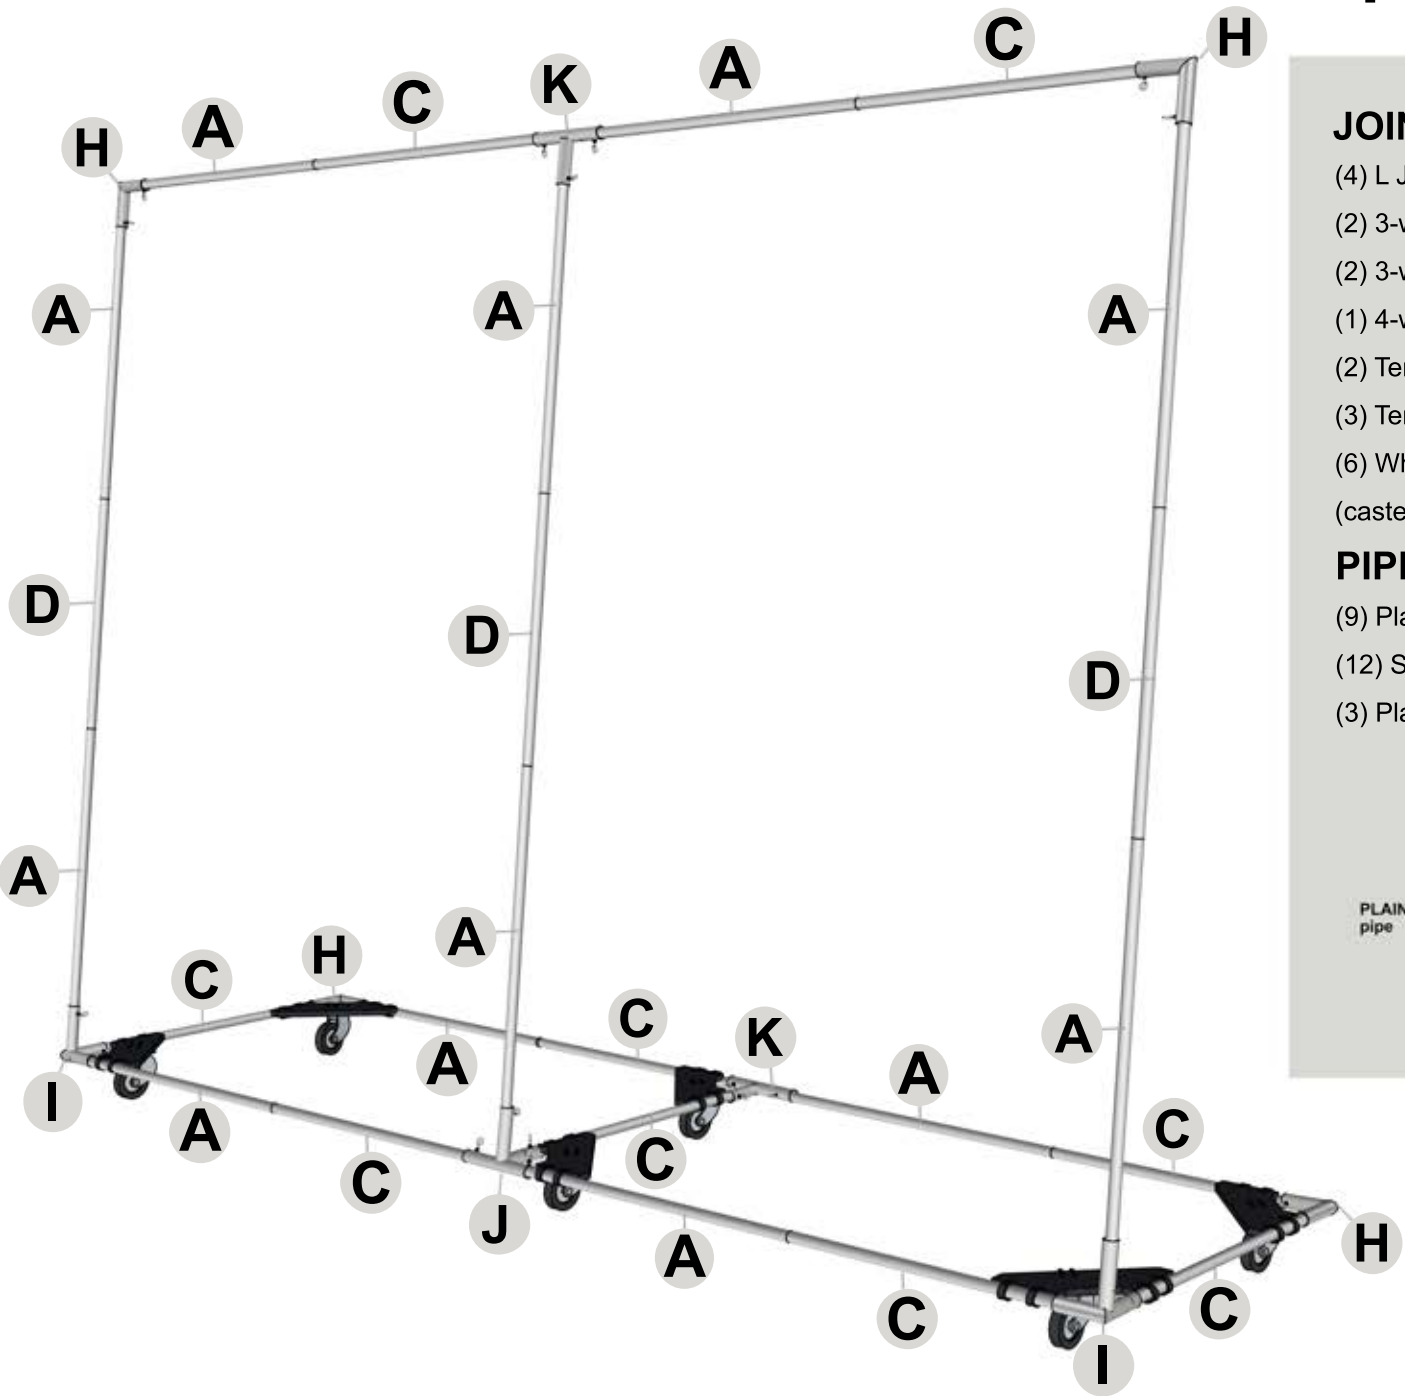

10'x15' Movable Prop

JOINTS & ACCESSORIES

- (4) L Joints (H)
- (2) 3-way Tee Straight Joint (K)
- (2) 3-way Angled Joints (I)
- (1) 4-way Angled Joint (J)
- (2) Ten Pack of Corner Clamps
- (3) Ten Pack of Clear Clamps
- (6) Wheel Frames with Screws
(casters sold seperately)

PIPE

- (9) Plain Pipe (C)
- (12) Swage Pipe (A)
- (3) Plain Pipe (D)