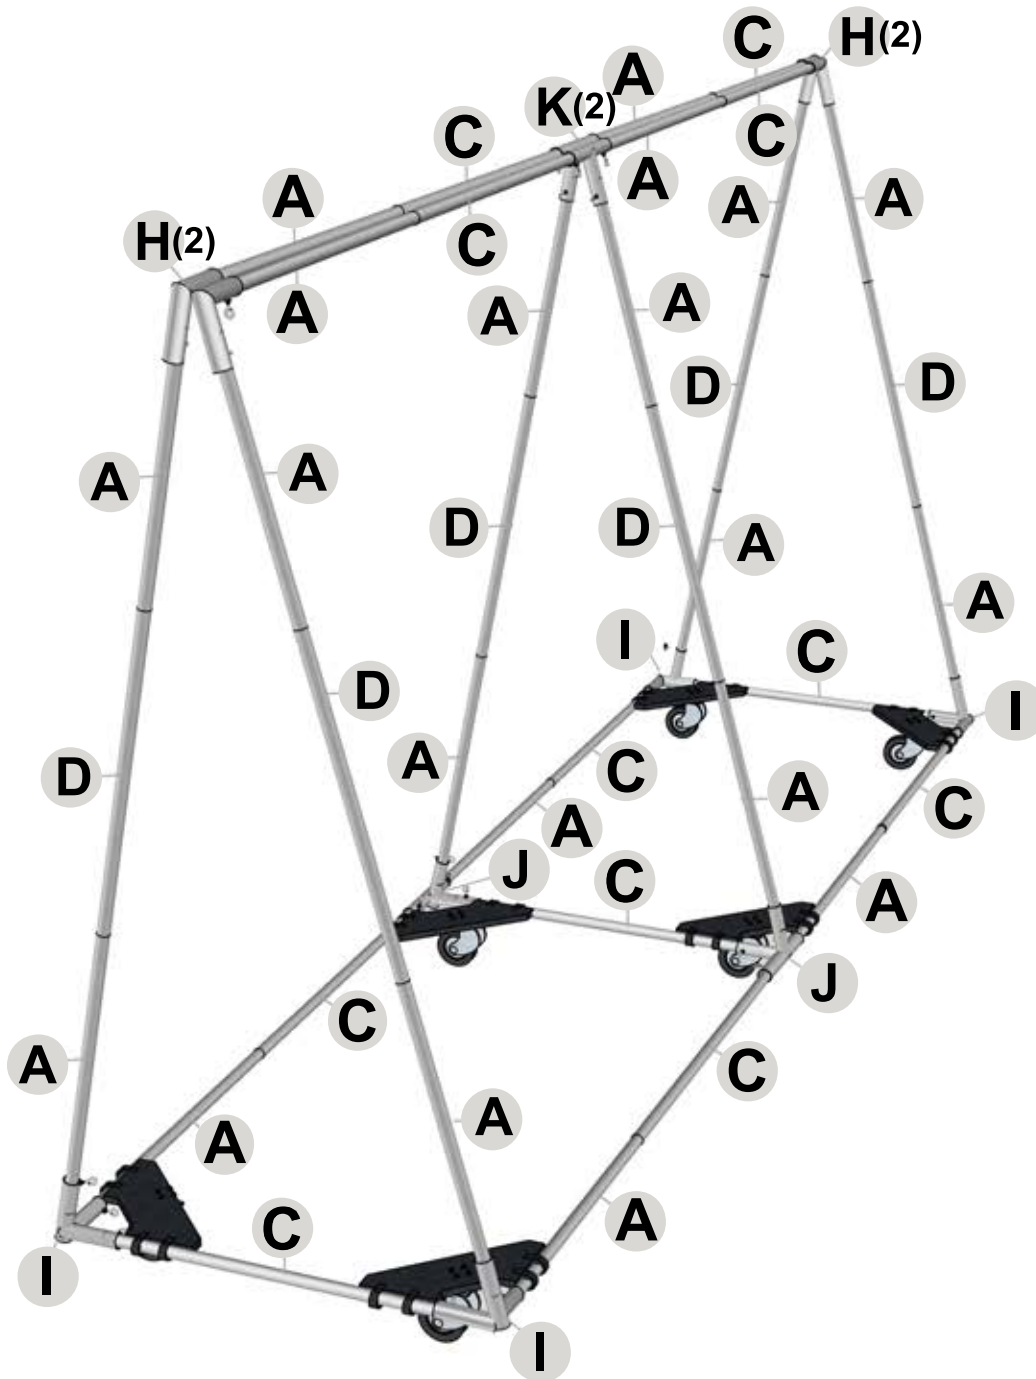

# 10'x15' Reversible Prop

## JOINTS & ACCESSORIES

- (4) L Joints (H)
- (2) 3-way Tee Straight Joint (K)
- (4) 3-way Angled Joints (I)
- (2) 4-way Angled Joint (J)
- (4) Ten Pack of Corner Clamps
- (6) Ten Pack of Clear Clamps
- (6) Wheel Frames with Screws  
(casters sold separately)

## PIPE

- (11) Plain Pipe (C)
- (20) Swage Pipe (A)
- (6) Plain Pipe (D)