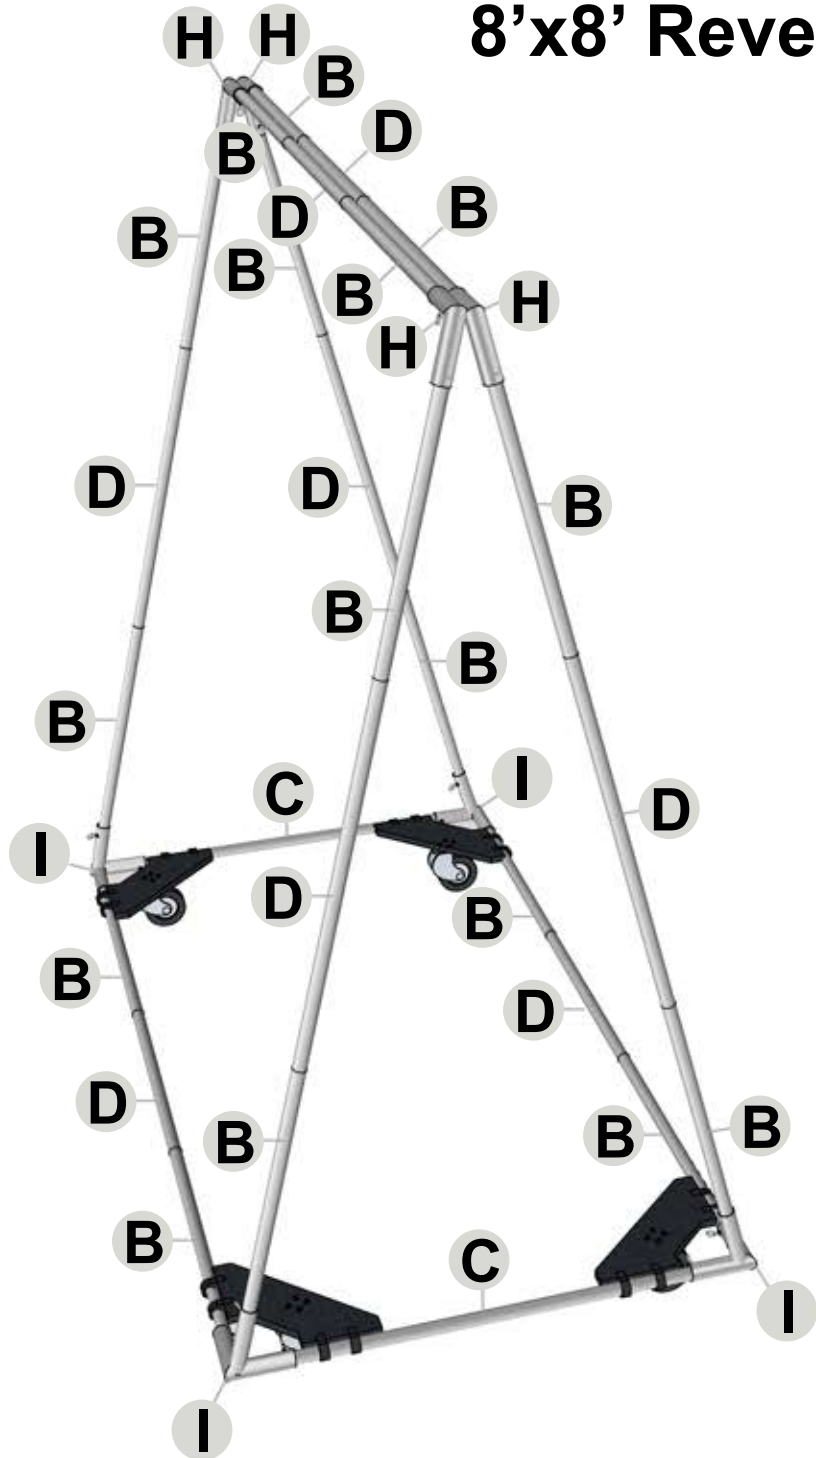

8'x8' Reversible Prop

JOINTS & ACCESSORIES

- (4) L Joints (H)
- (4) 3-Way Joints (I)
- (1) Ten Piece Package of Corner Clamps
- (2) Ten Piece Package of Clear Clamps
- (4) Wheel Frames with Screws
(casters sold separately)

PIPE

- (2) Plain Pipe (C)
- (16) Swage Pipe (B)
- (8) Plain Pipe (D)

* Top Rail, ENT, or PVC pipe, and casters can also be purchased locally