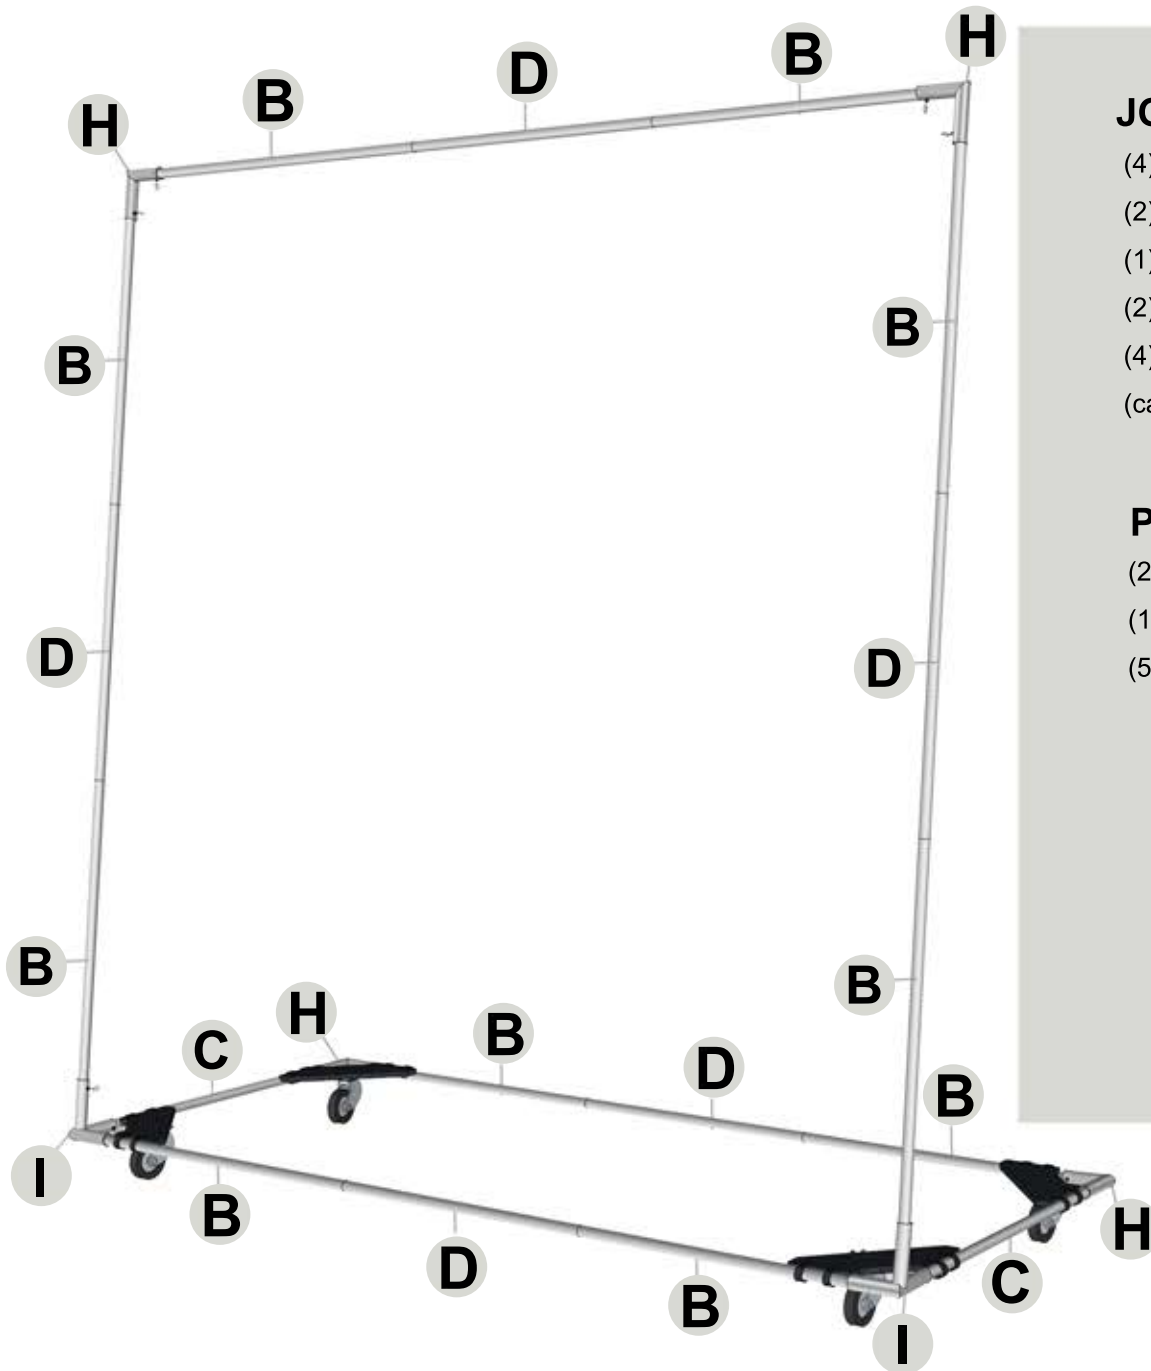

8'x8' Movable Prop

**BAND
TODAY**

JOINTS & ACCESSORIES

- (4) L Joints (H)
- (2) 3-Way Joints (I)
- (1) Ten Piece Package of Corner Clamps
- (2) Ten Piece Package of Clear Clamps
- (4) Wheel Frames with Screws
(casters sold separately)

PIPE

- (2) Plain Pipe (C)
- (10) Swage Pipe (B)
- (5) Plain Pipe (D)

* Top Rail, ENT, or PVC pipe, and casters can also be purchased locally