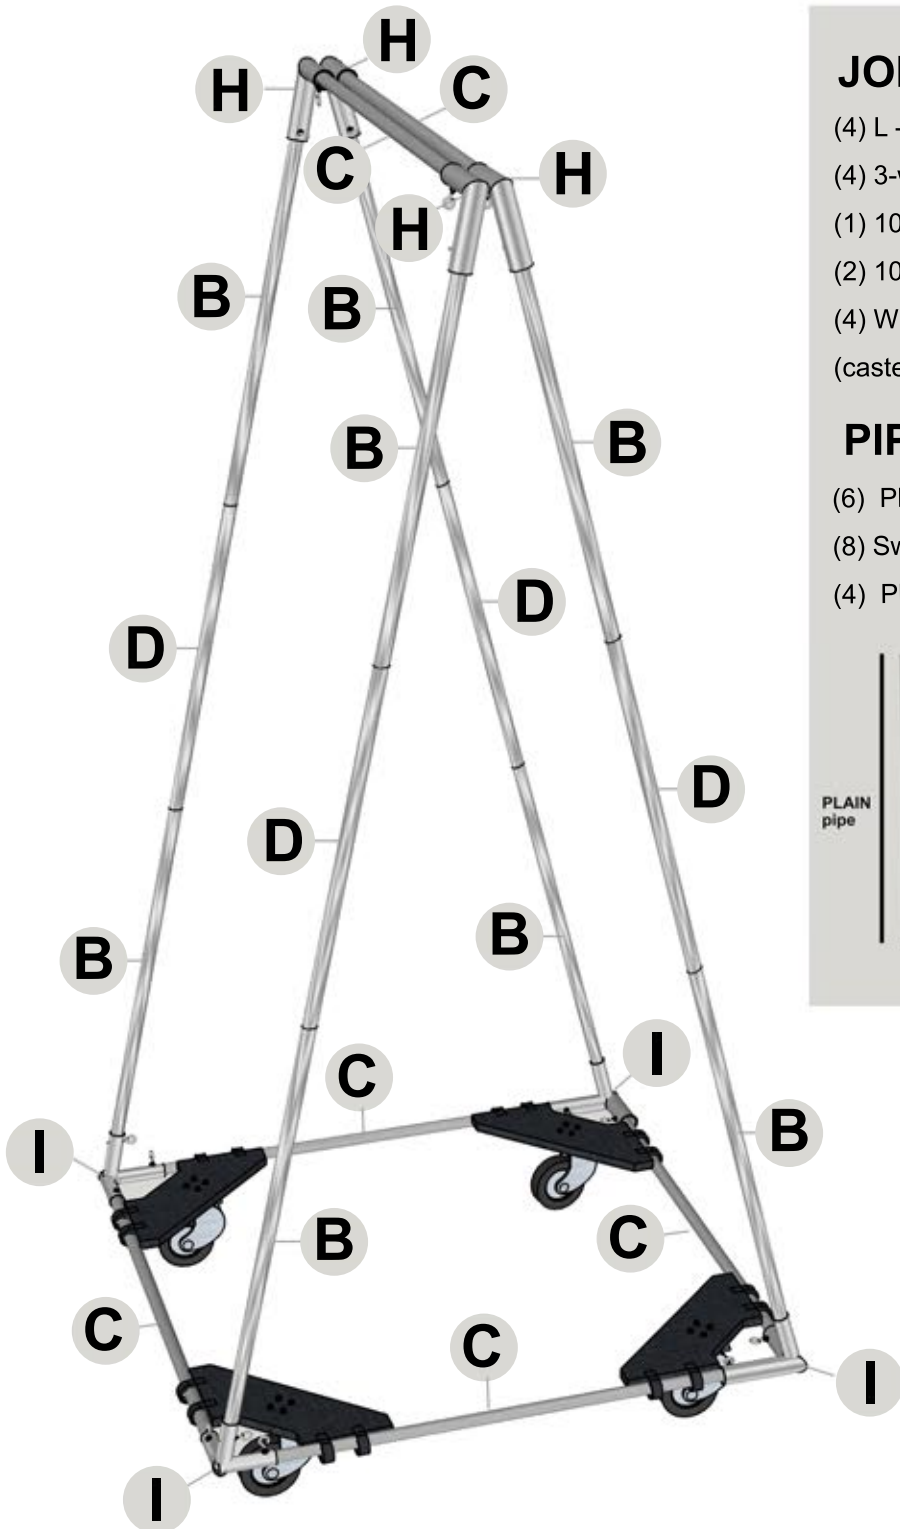

8'x4' Reversible Prop

**BAND
TODAY**

JOINTS & ACCESSORIES

- (4) L - Joints (H)
- (4) 3-way Joints (I)
- (1) 10 pack Corner Clamps
- (2) 10 pack Clear Clamps
- (4) Wheel Frames with Screws
(casters sold seperately)

PIPE

- (6) Plain Pipe (C)
- (8) Swage Pipe (B)
- (4) Plain Pipe (D)