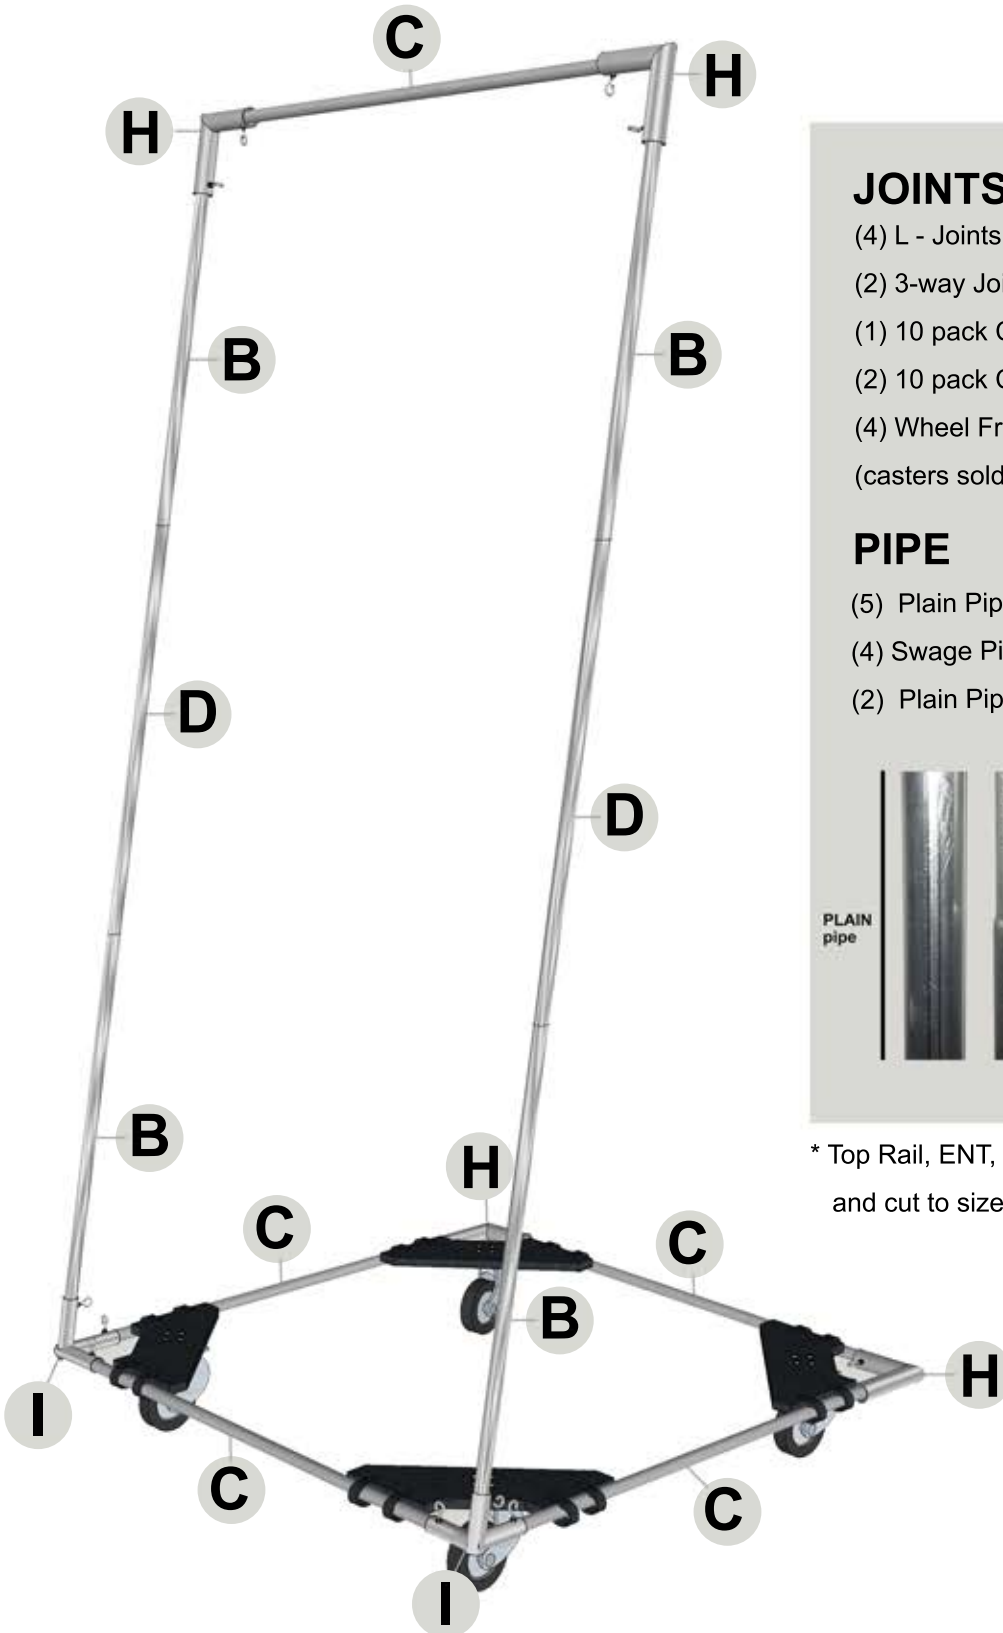

8'x4' Movable Prop

**BAND
TODAY**

JOINTS & ACCESSORIES

- (4) L - Joints (H)
- (2) 3-way Joints (I)
- (1) 10 pack Corner Clamps
- (2) 10 pack Clear Clamps
- (4) Wheel Frames with Screws
(casters sold seperately)

PIPE

- (5) Plain Pipe (C)
- (4) Swage Pipe (B)
- (2) Plain Pipe (D)

* Top Rail, ENT, or PVC pipe can also be purchased and cut to size locally