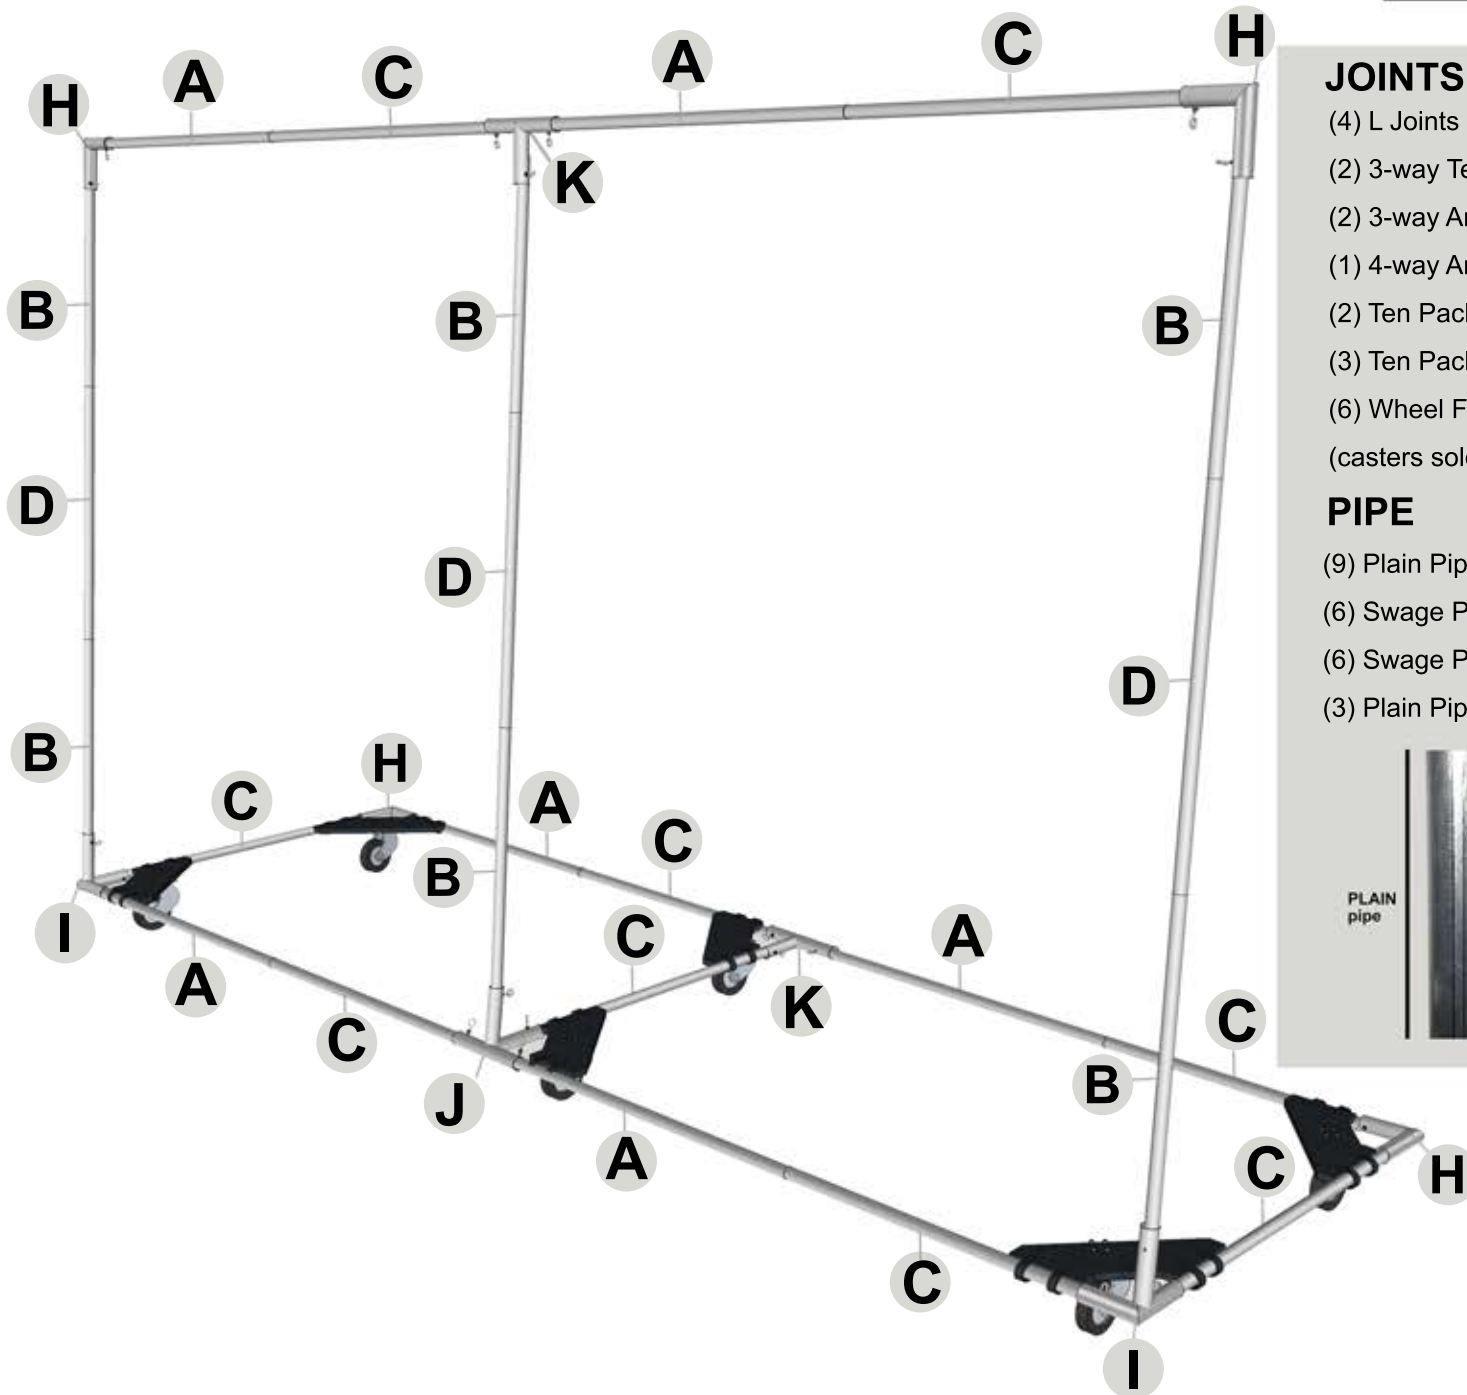

8'x15' Movable Prop

JOINTS & ACCESSORIES

- (4) L Joints (H)
- (2) 3-way Tee Straight Joint (K)
- (2) 3-way Angled Joints (I)
- (1) 4-way Angled Joint (J)
- (2) Ten Pack of Corner Clamps
- (3) Ten Pack of Clear Clamps
- (6) Wheel Frames with Screws
(casters sold seperately)

PIPE

- (9) Plain Pipe (C)
- (6) Swage Pipe (B)
- (6) Swage Pipe (A)
- (3) Plain Pipe (D)

* Top Rail, ENT, or PVC pipe can also be purchased and cut to size locally