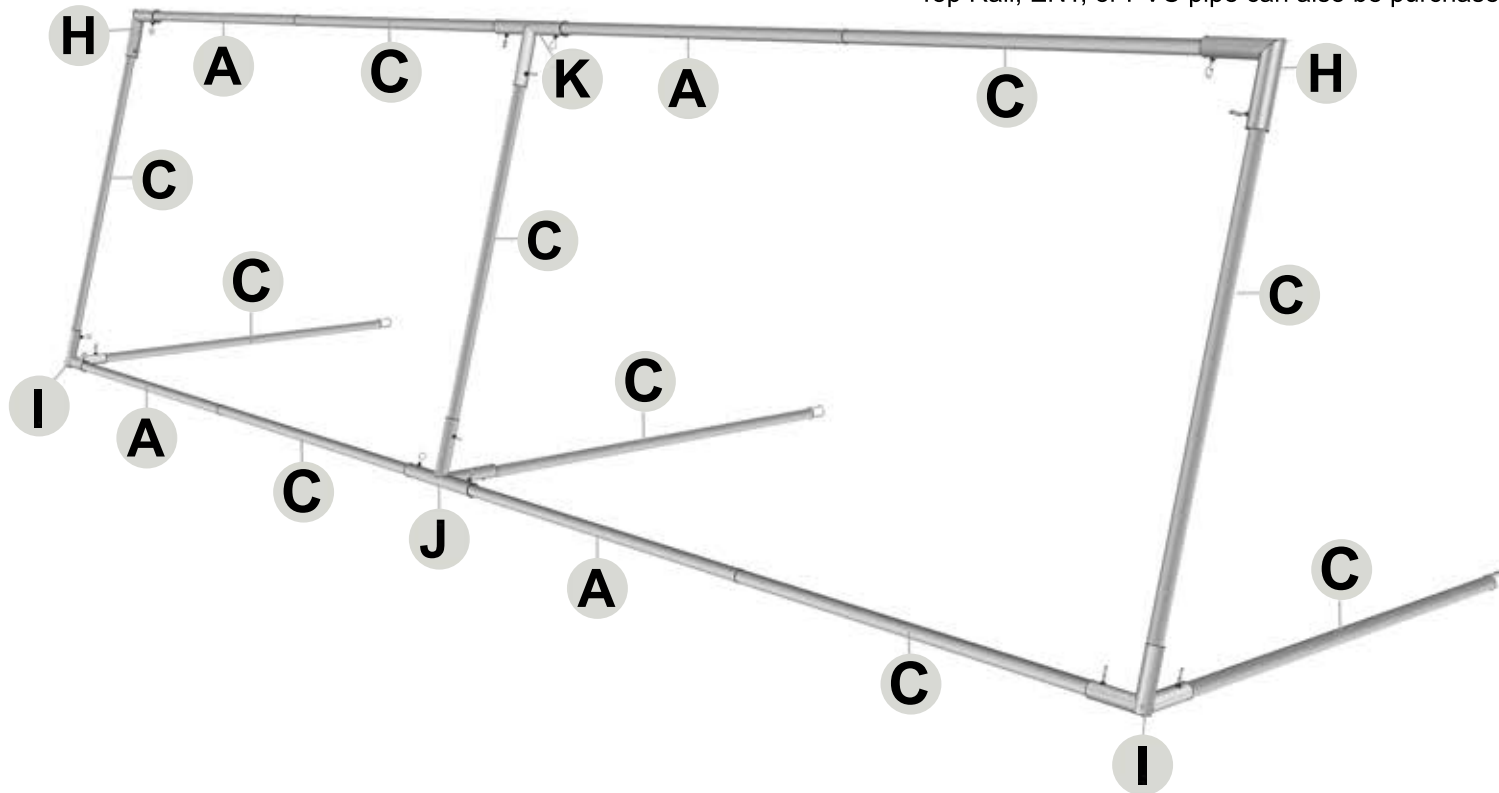

4'x15' Front Wall Prop

**BAND
TODAY**

JOINTS & ACCESSORIES

- (2) L Joints (H)
- (1) 3-Way Straight Joint (K)
- (2) 3-Way Angled Joint (I)
- (1) 4-Way Angled Joint (J)
- (2) Ten Pack of Corner Clamps
- (3) Ten Pack of Clear Clamps
- (3) End Caps

PIPE

- (10) Plain Pipe (C)
- (4) Swage Pipe (A)

* Top Rail, ENT, or PVC pipe can also be purchased and cut to size locally