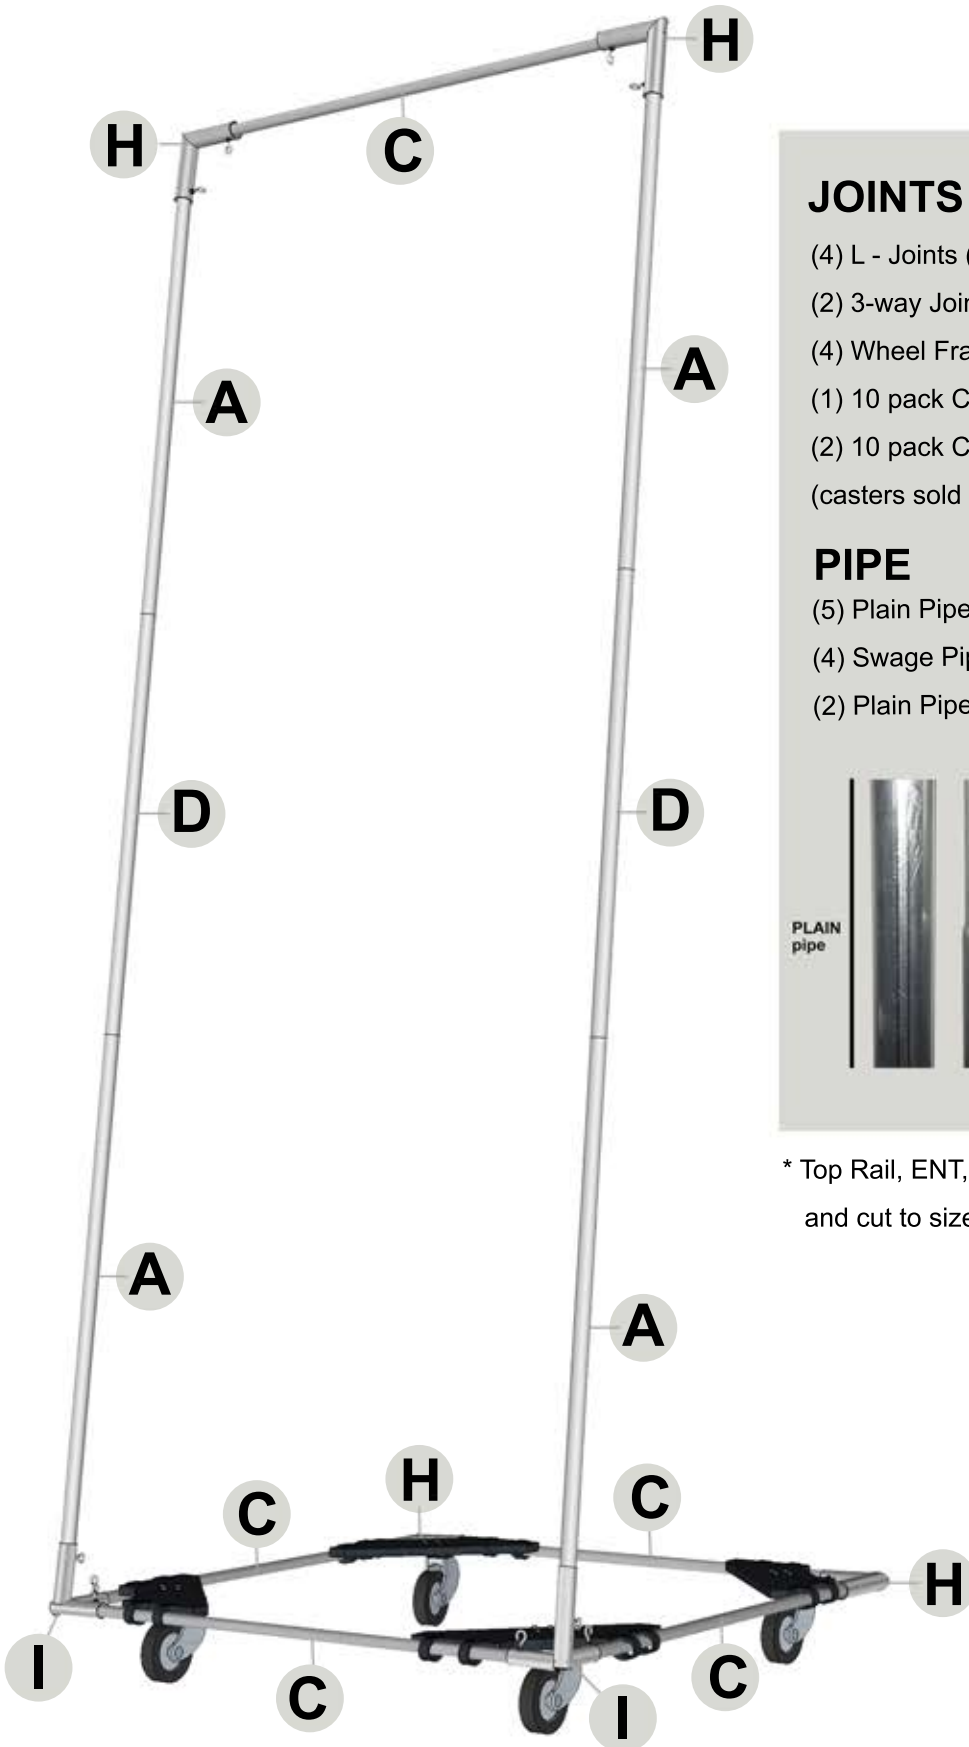

# 10'x4' Movable Prop

**BAND  
TODAY**

## JOINTS & ACCESSORIES

- (4) L - Joints (H)
- (2) 3-way Joints (I)
- (4) Wheel Frames with Screws
- (1) 10 pack Corner Clamps
- (2) 10 pack Clear Clamps
- (casters sold seperately)

## PIPE

- (5) Plain Pipe (C)
- (4) Swage Pipe (A)
- (2) Plain Pipe (D)

\* Top Rail, ENT, or PVC pipe can also be purchased and cut to size locally