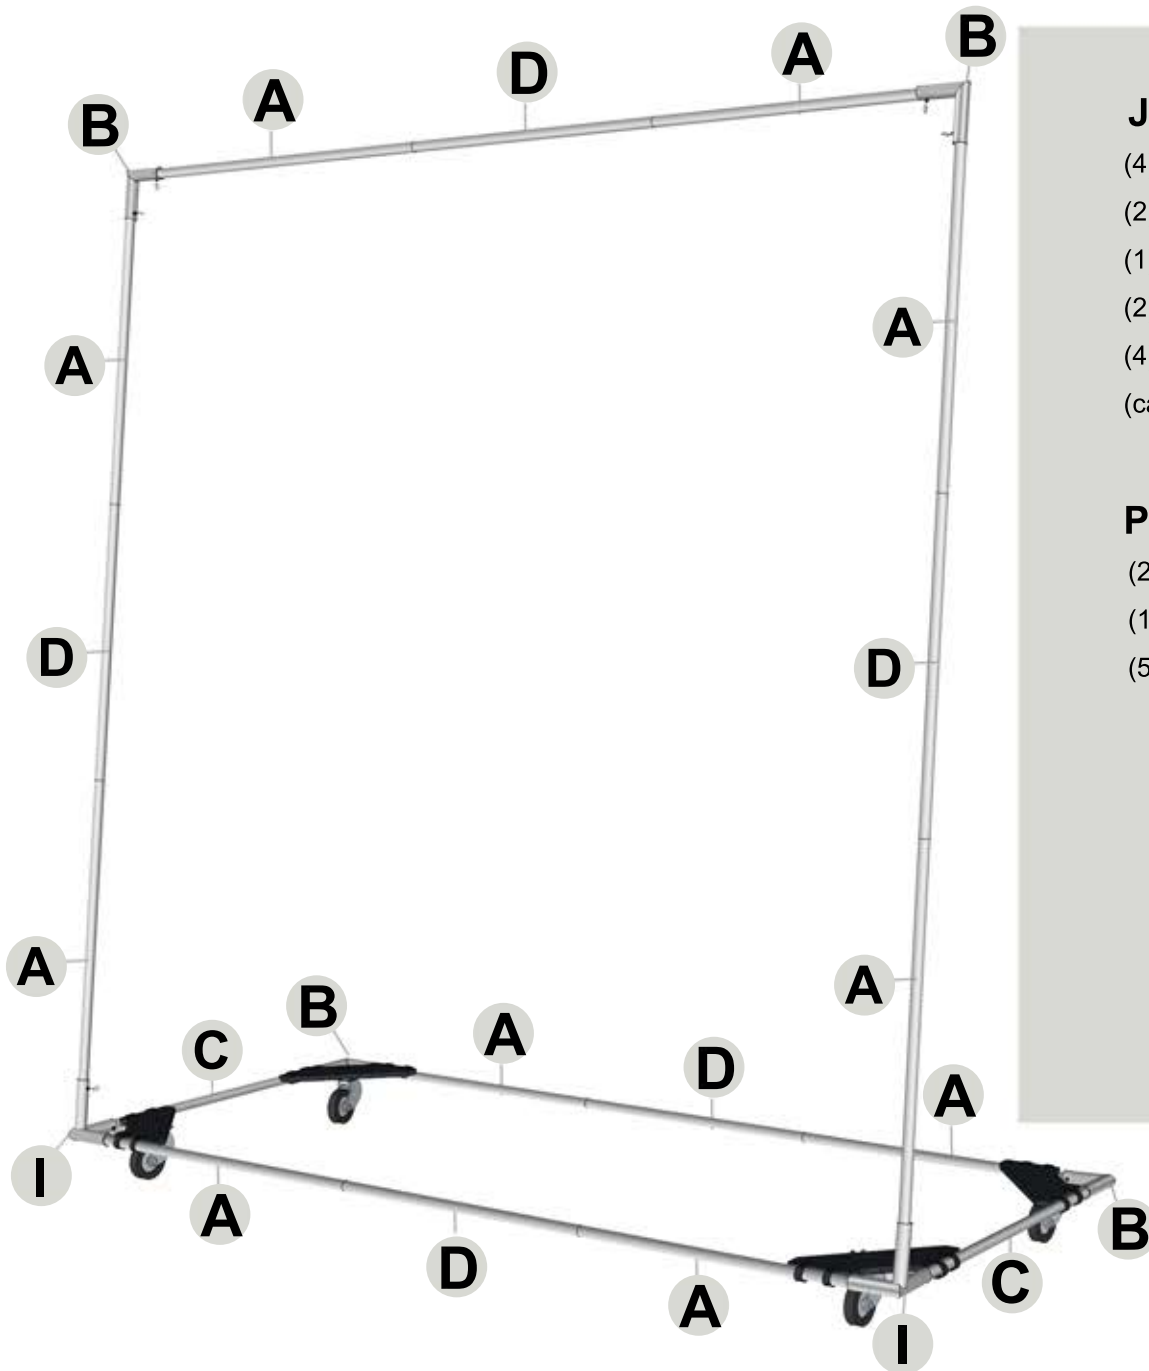

10'x10' Movable Prop

**BAND
TODAY**

JOINTS & ACCESSORIES

- (4) L Joints (H)
- (2) 3-Way Joints (I)
- (1) Ten Piece Package of Corner Clamps
- (2) Ten Piece Package of Clear Clamps
- (4) Wheel Frames with Screws
(casters sold separately)

PIPE

- (2) Plain Pipe (C)
- (10) Swage Pipe (A)
- (5) Plain Pipe (D)

* Top Rail, ENT, or PVC pipe, and casters can also be purchased locally